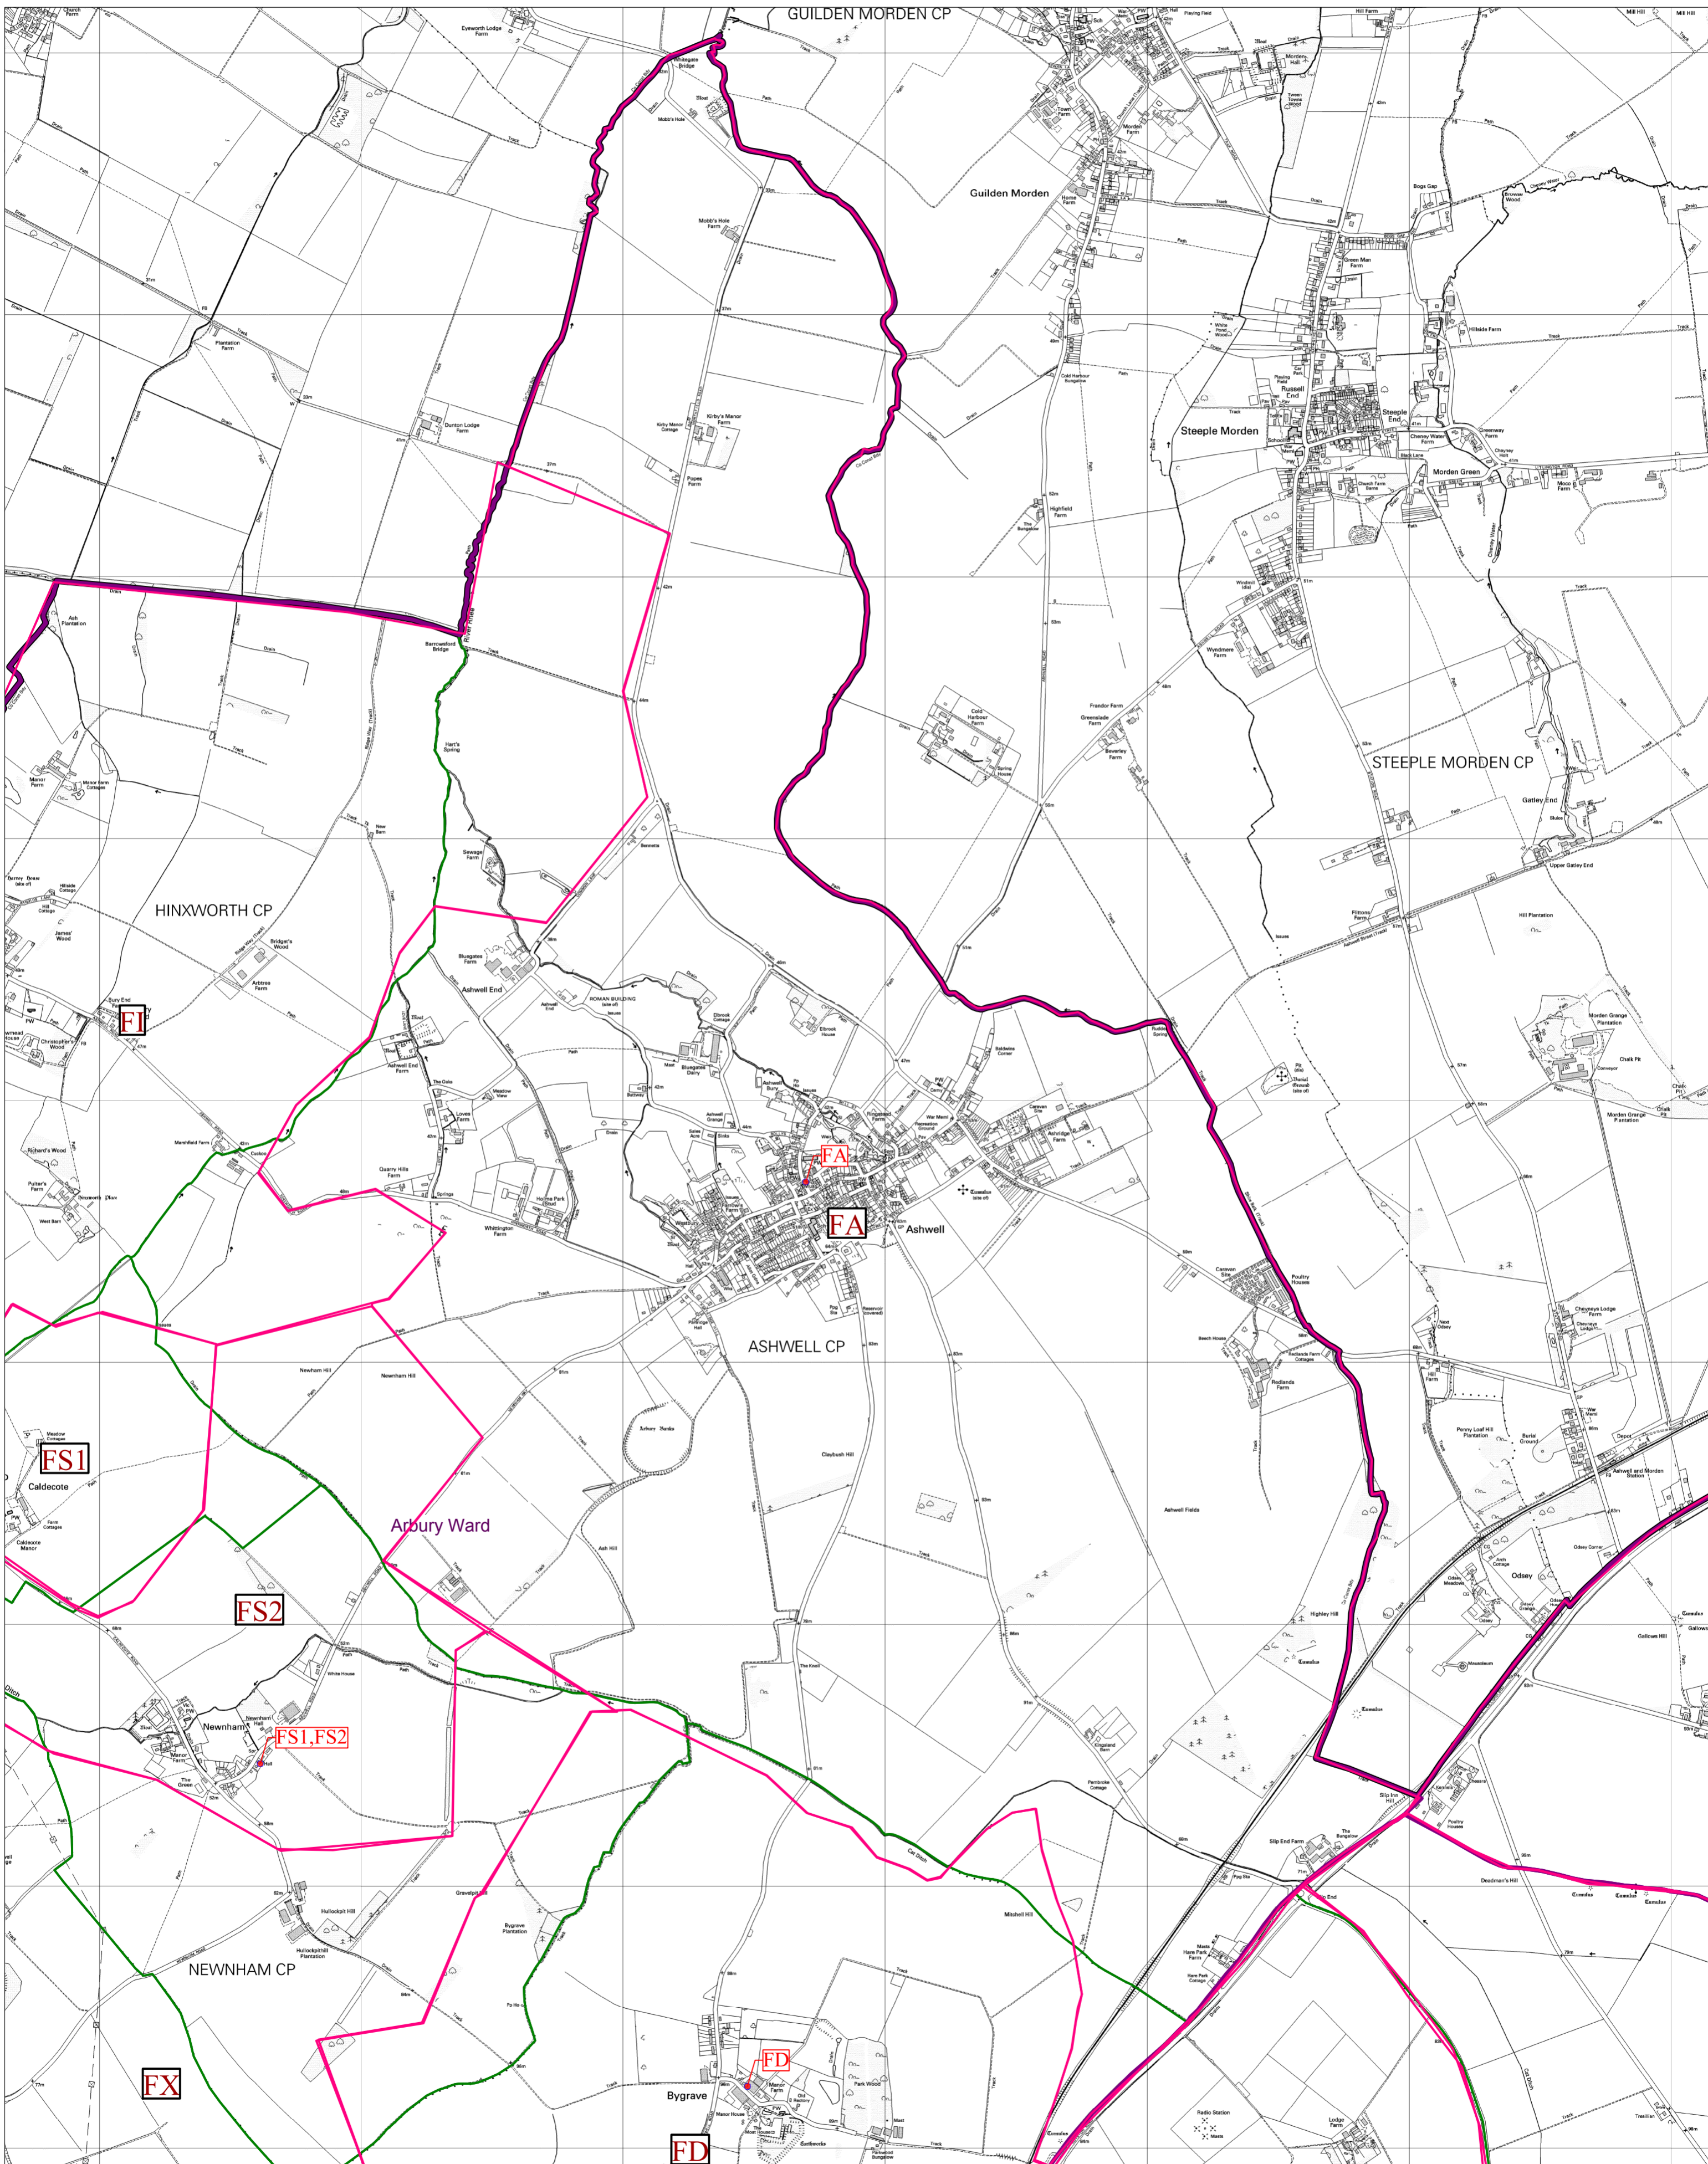

Polling Area - FA - Ashwell

Scale: 1:?
Date: 23:10:13